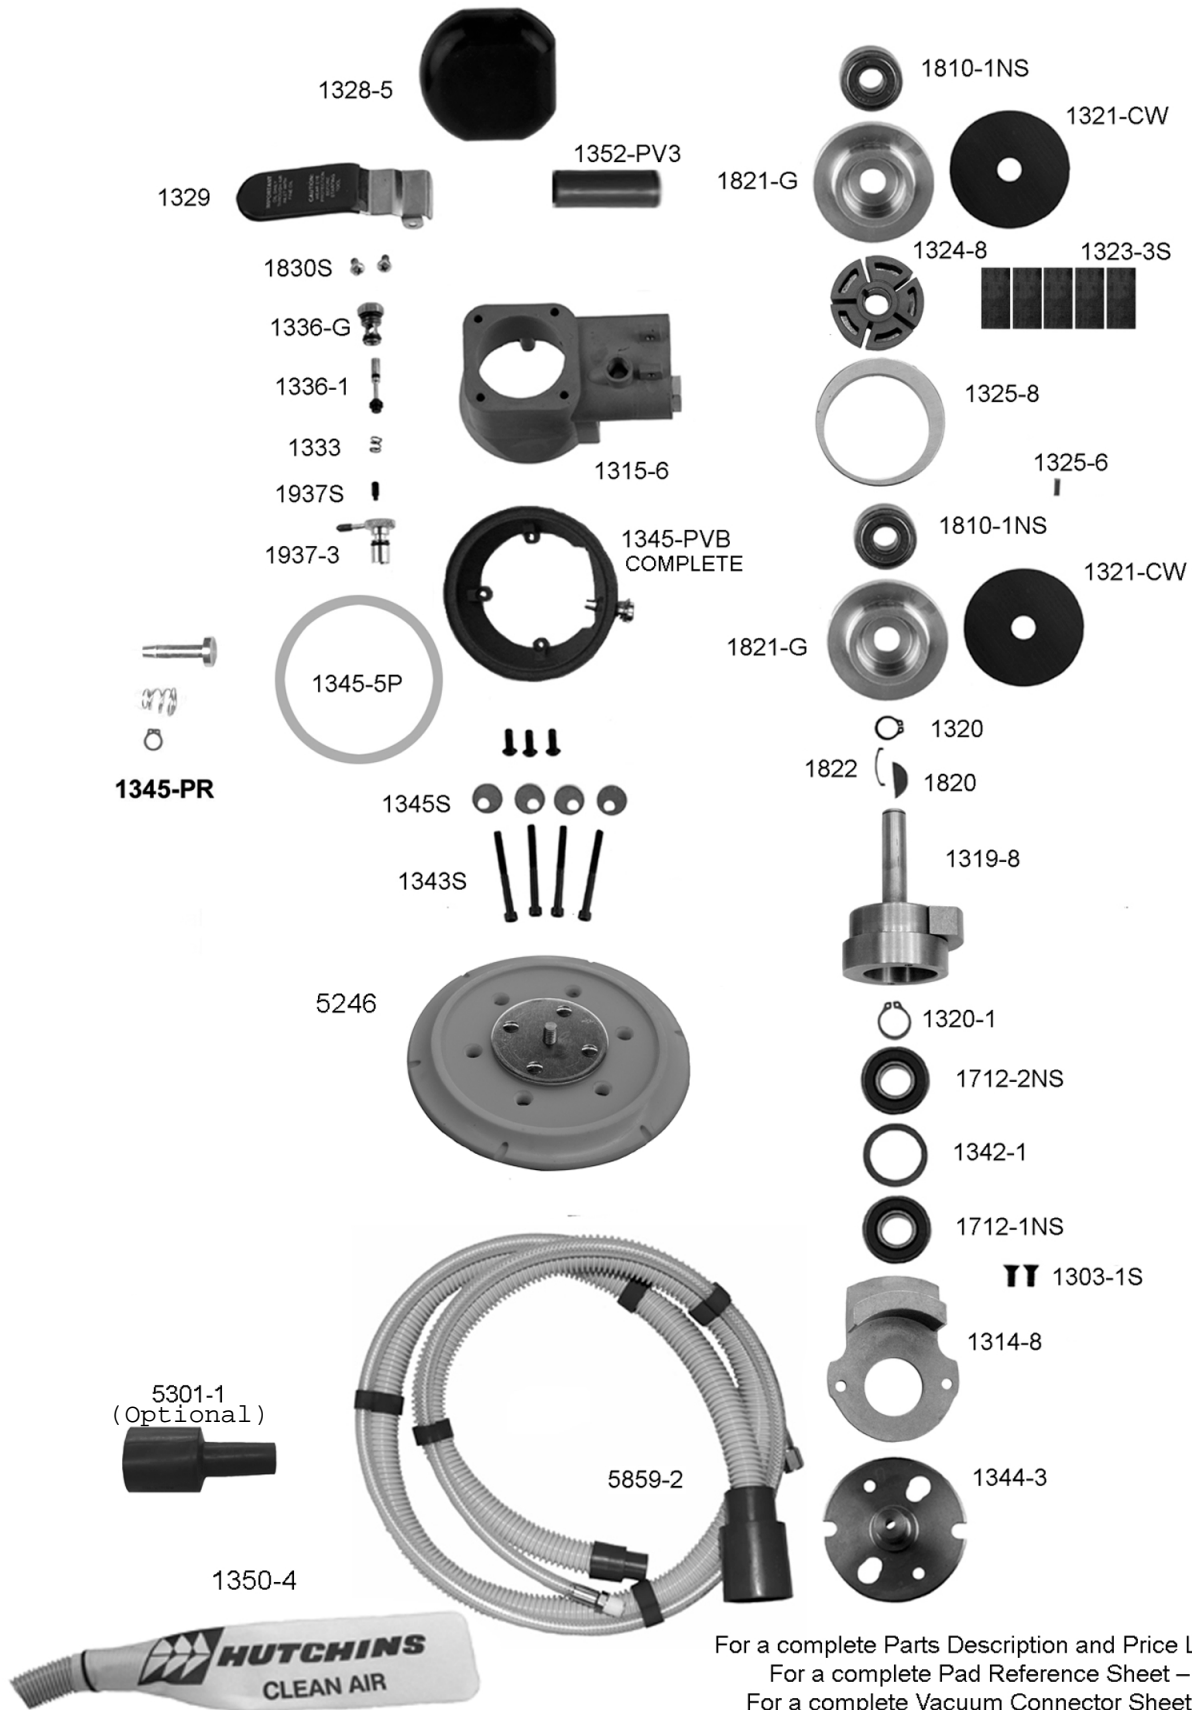

MODEL# 8970

For a complete Parts Description and Price List – [Click Here](#)
 For a complete Pad Reference Sheet – [Click Here](#)
 For a complete Vacuum Connector Sheet – [Click Here](#)

HUTCHINS MFG CO