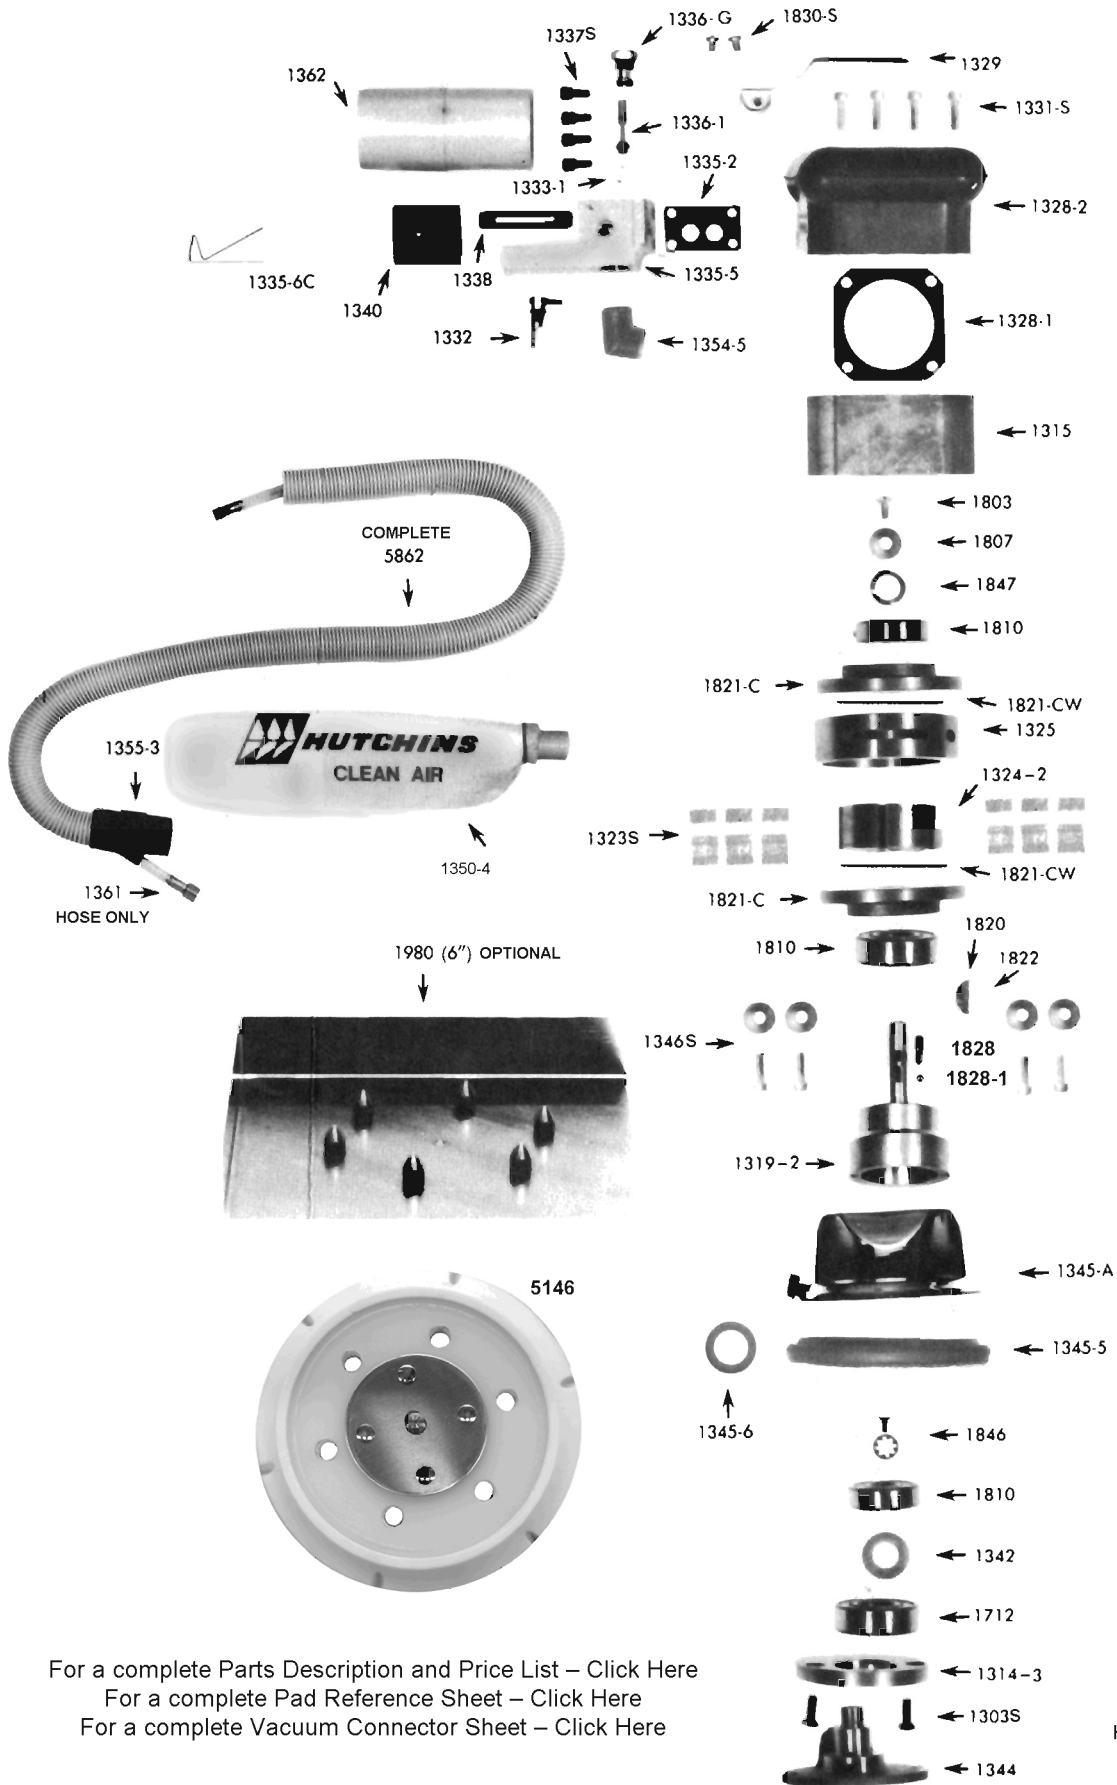

# MODEL 8660

For a complete Parts Description and Price List – [Click Here](#)  
 For a complete Pad Reference Sheet – [Click Here](#)  
 For a complete Vacuum Connector Sheet – [Click Here](#)

HUTCHINS MFG CO