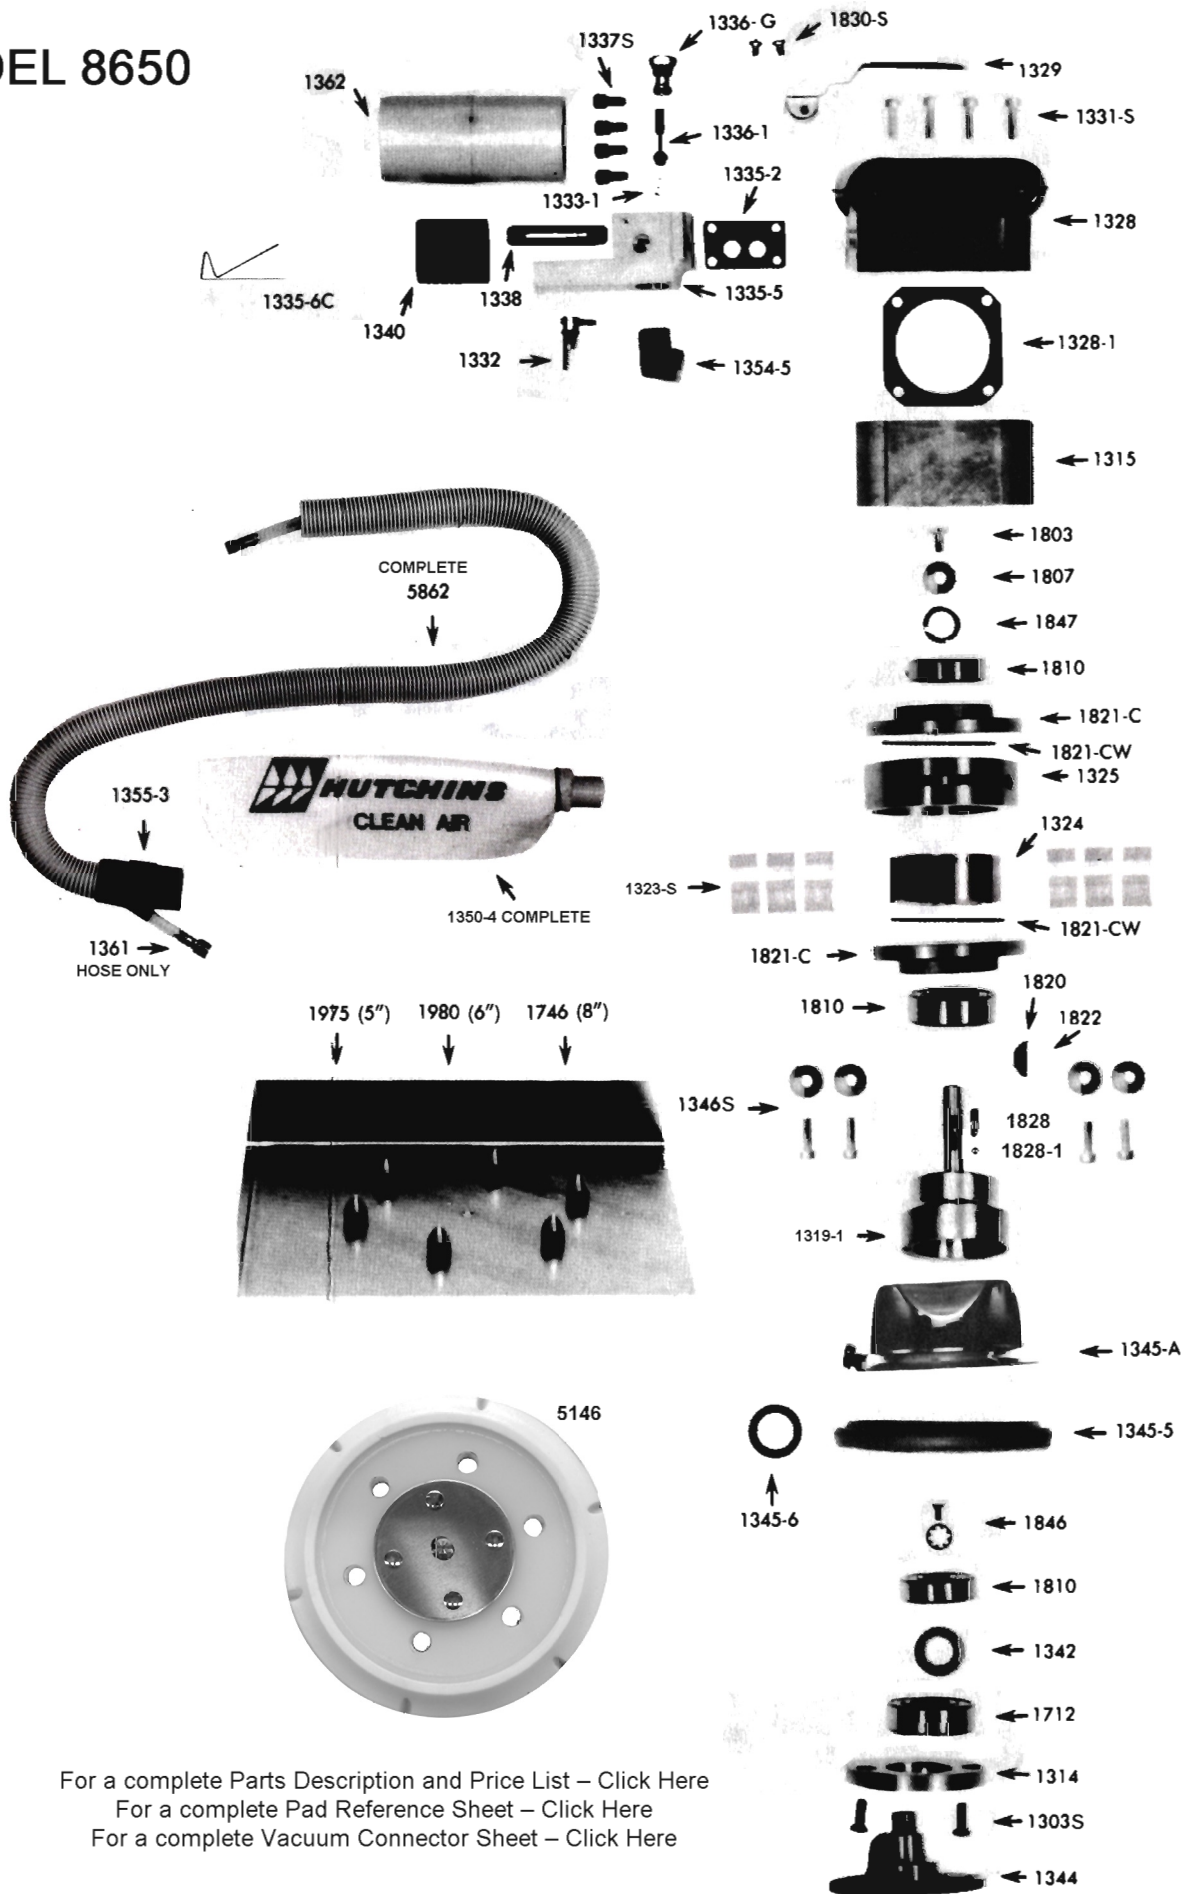

MODEL 8650

For a complete Parts Description and Price List – [Click Here](#)
 For a complete Pad Reference Sheet – [Click Here](#)
 For a complete Vacuum Connector Sheet – [Click Here](#)