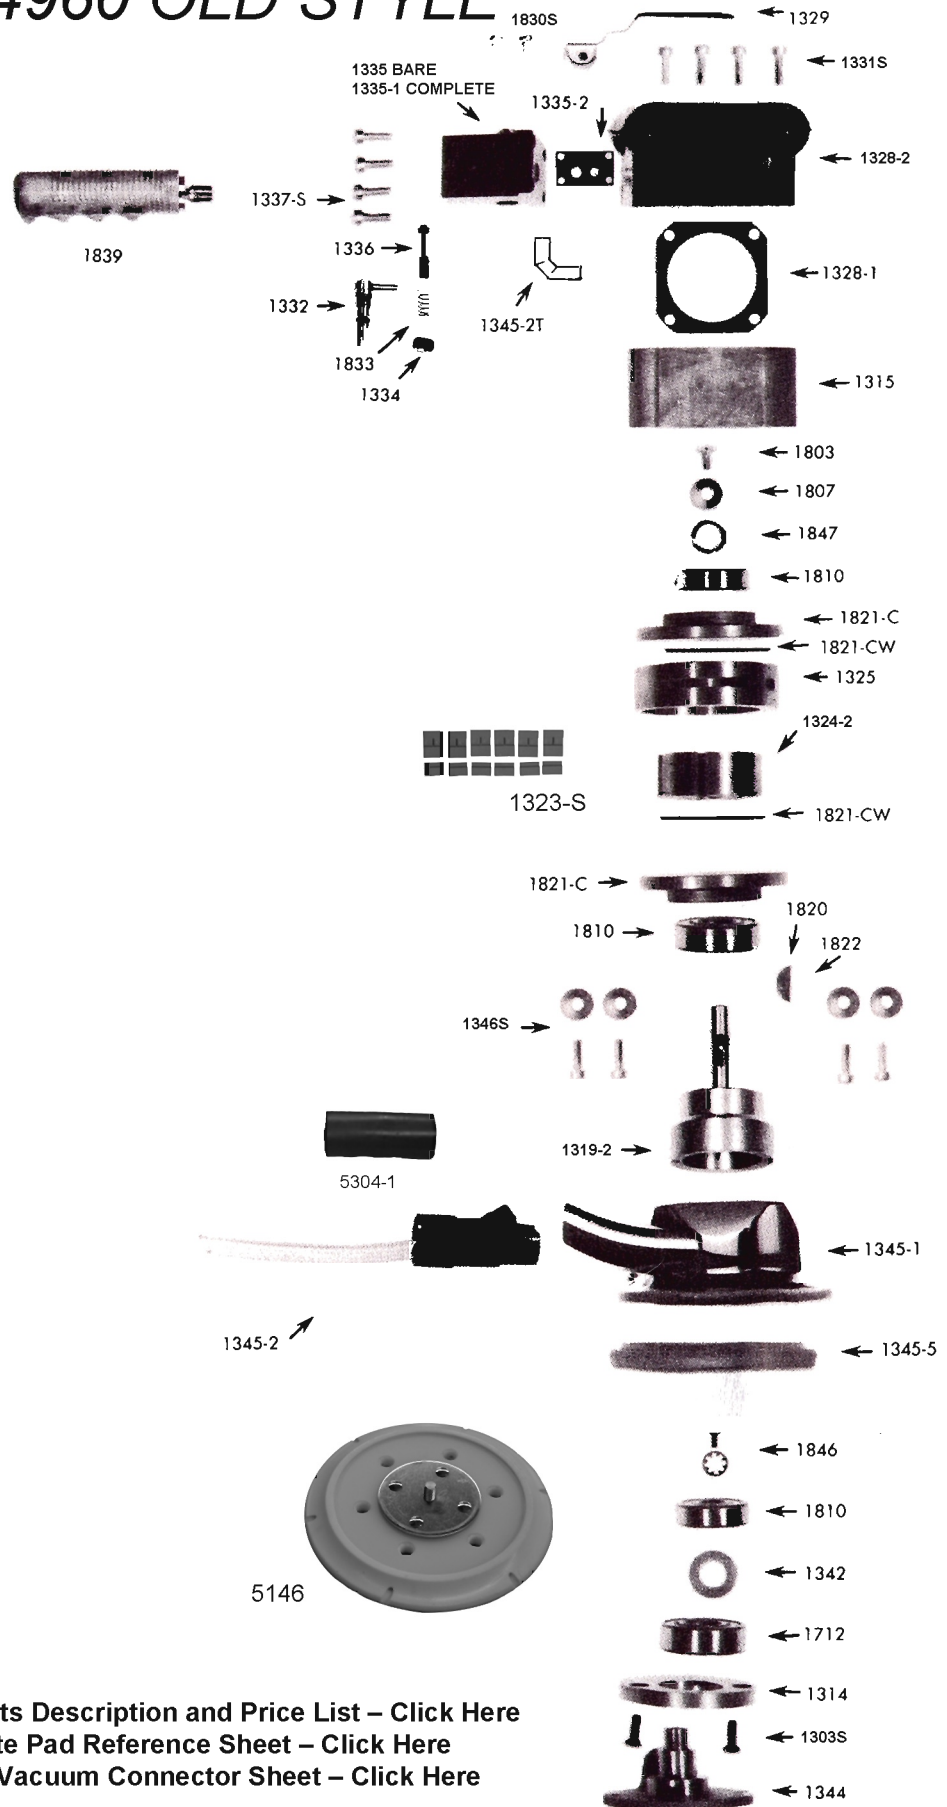

MODEL# 4960 OLD STYLE

For a complete Parts Description and Price List – [Click Here](#)
 For a complete Pad Reference Sheet – [Click Here](#)
 For a complete Vacuum Connector Sheet – [Click Here](#)