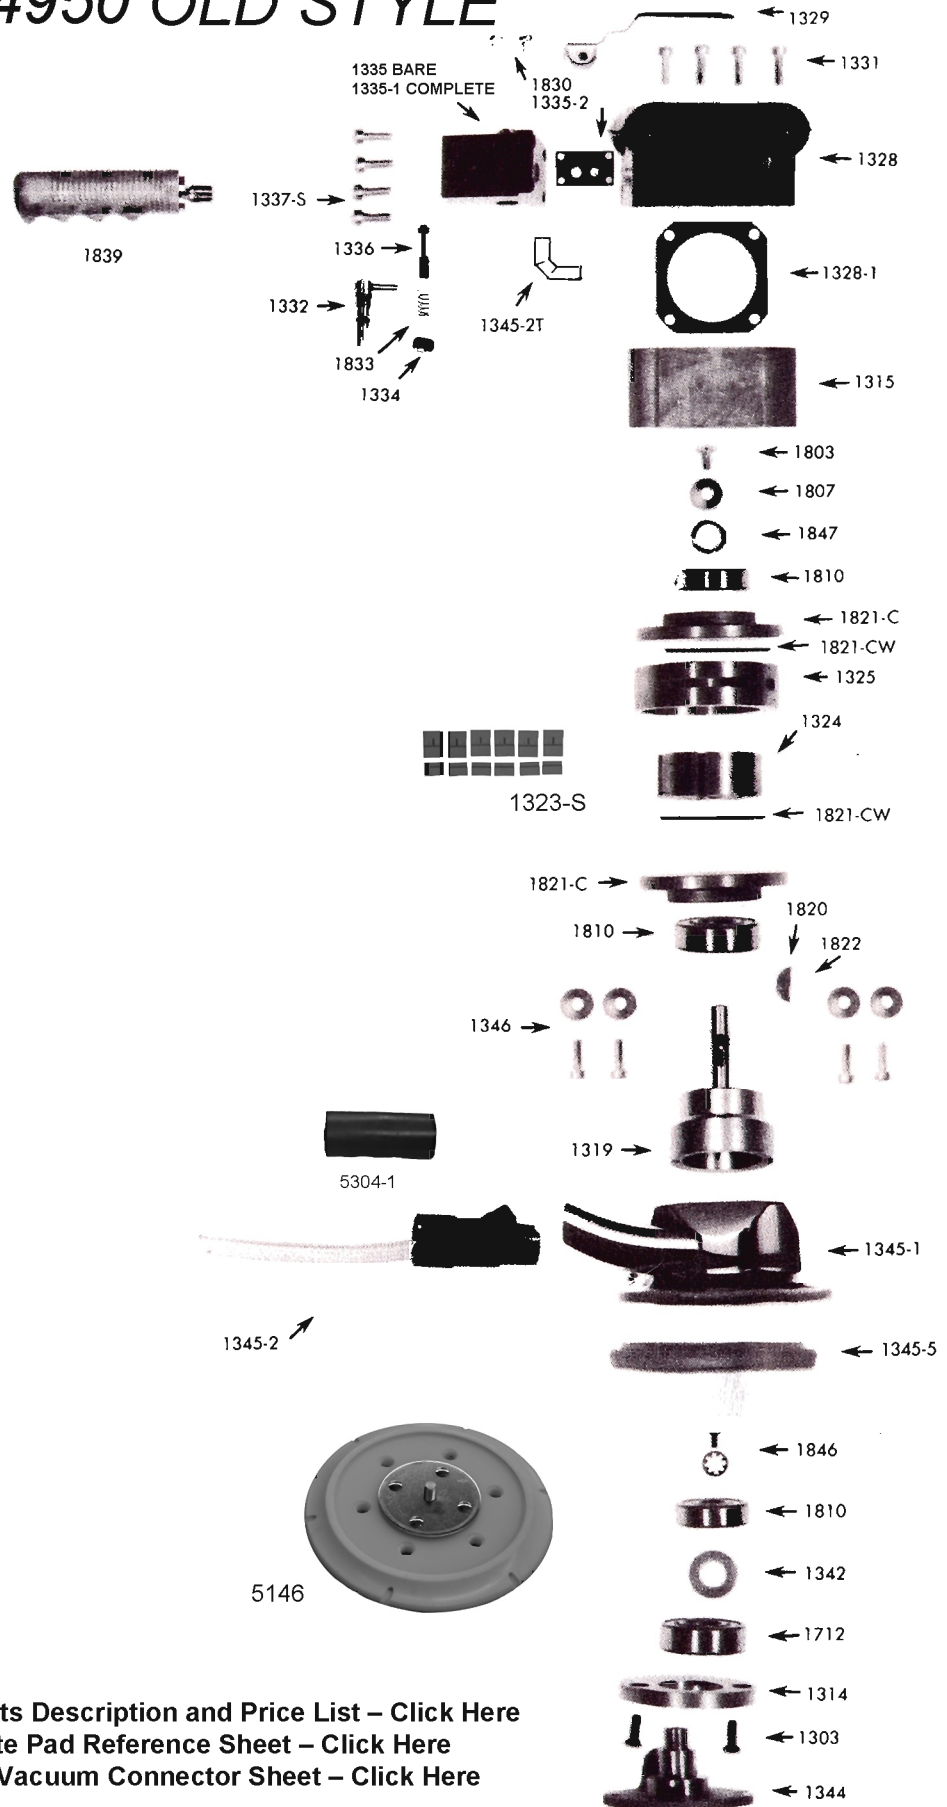

MODEL# 4950 OLD STYLE

For a complete Parts Description and Price List – [Click Here](#)
 For a complete Pad Reference Sheet – [Click Here](#)
 For a complete Vacuum Connector Sheet – [Click Here](#)