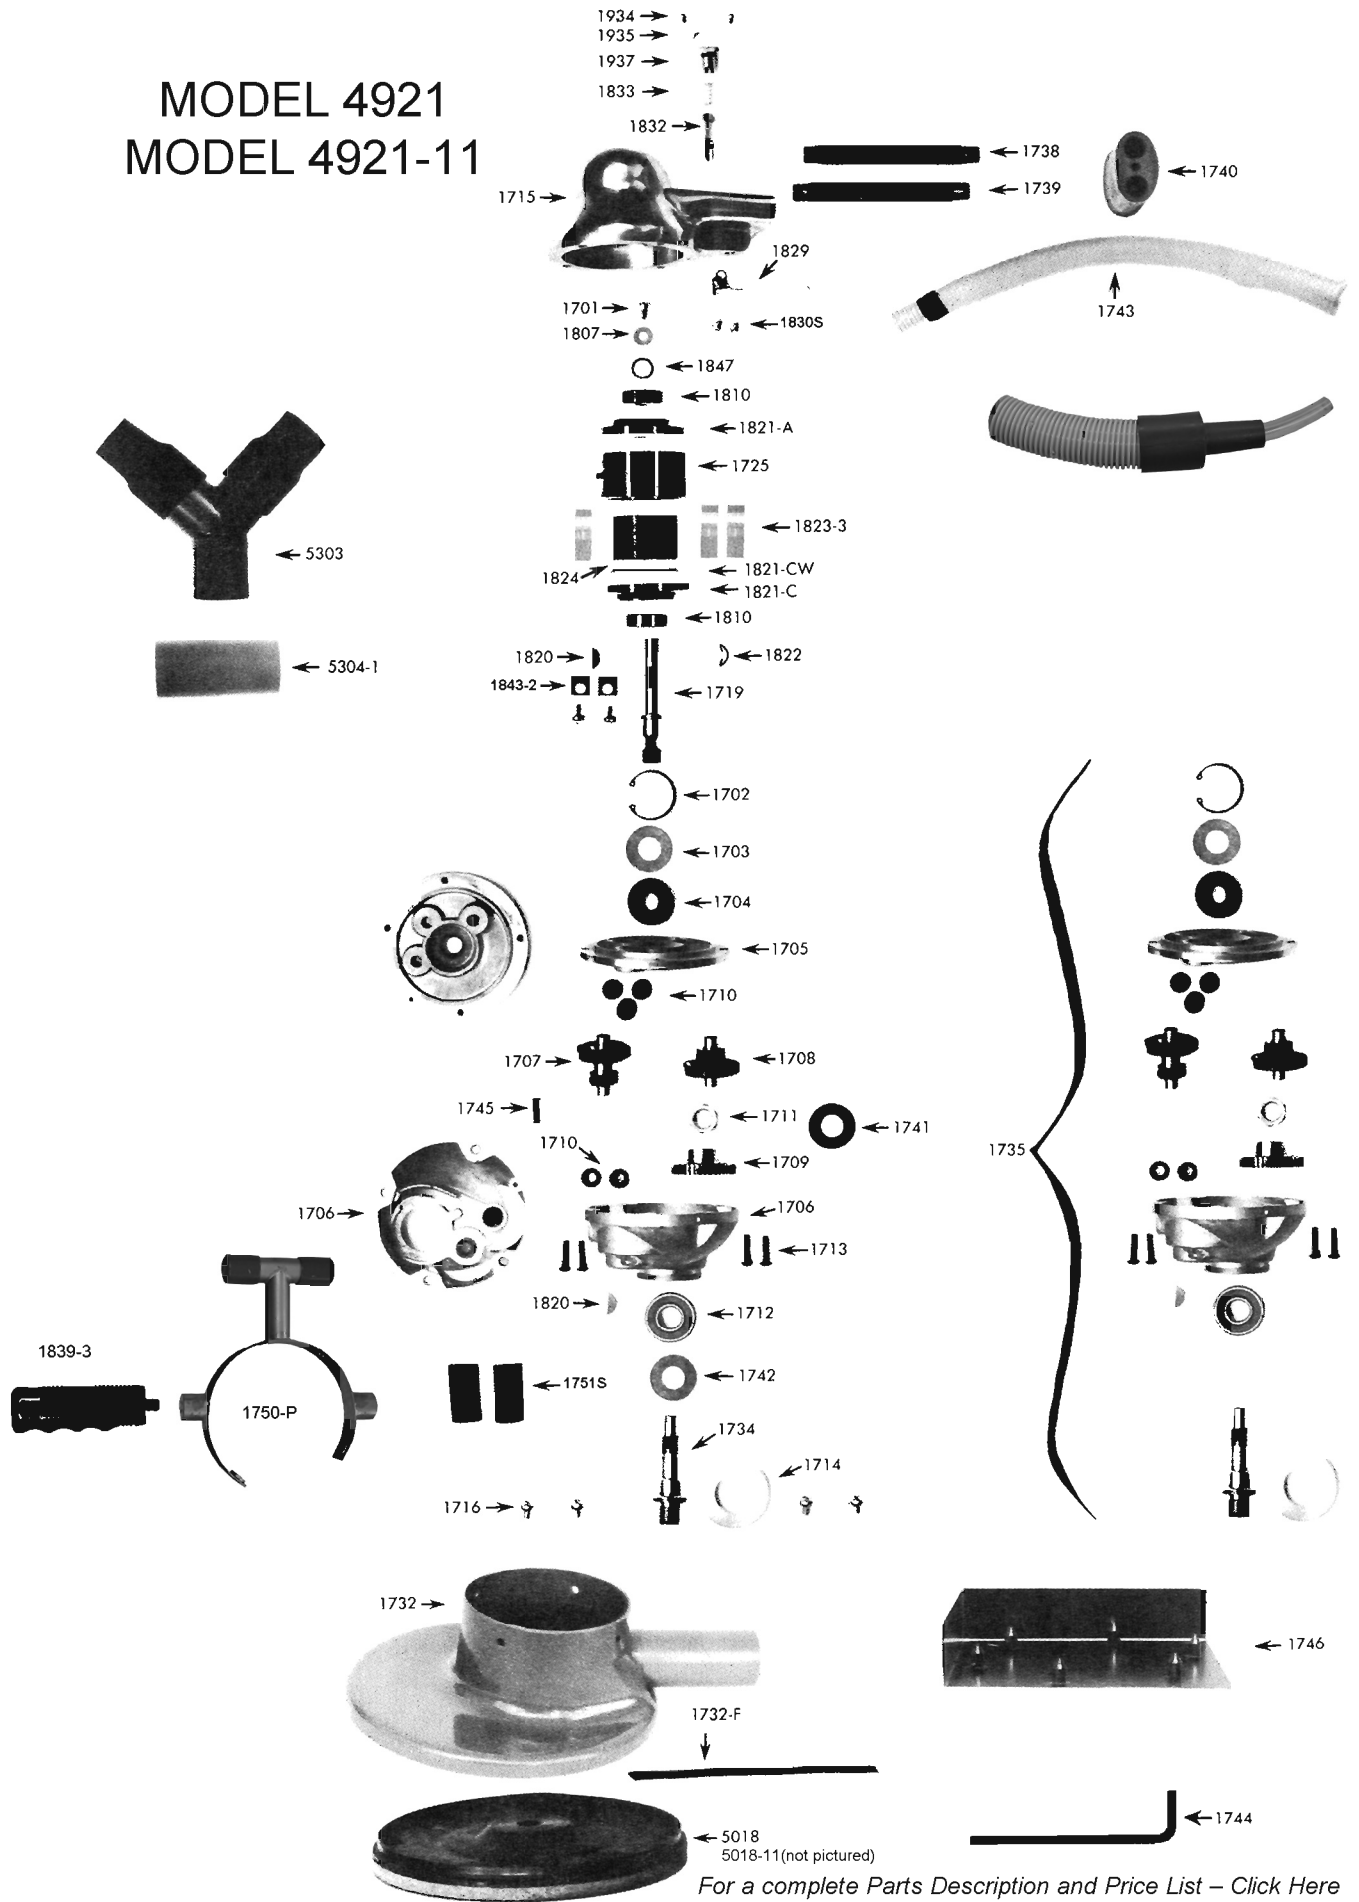

MODEL 4921 MODEL 4921-11

For a complete Parts Description and Price List – [Click Here](#)
 For a complete Pad Reference Sheet – [Click Here](#)
 For a complete Vacuum Connector Sheet – [Click Here](#)