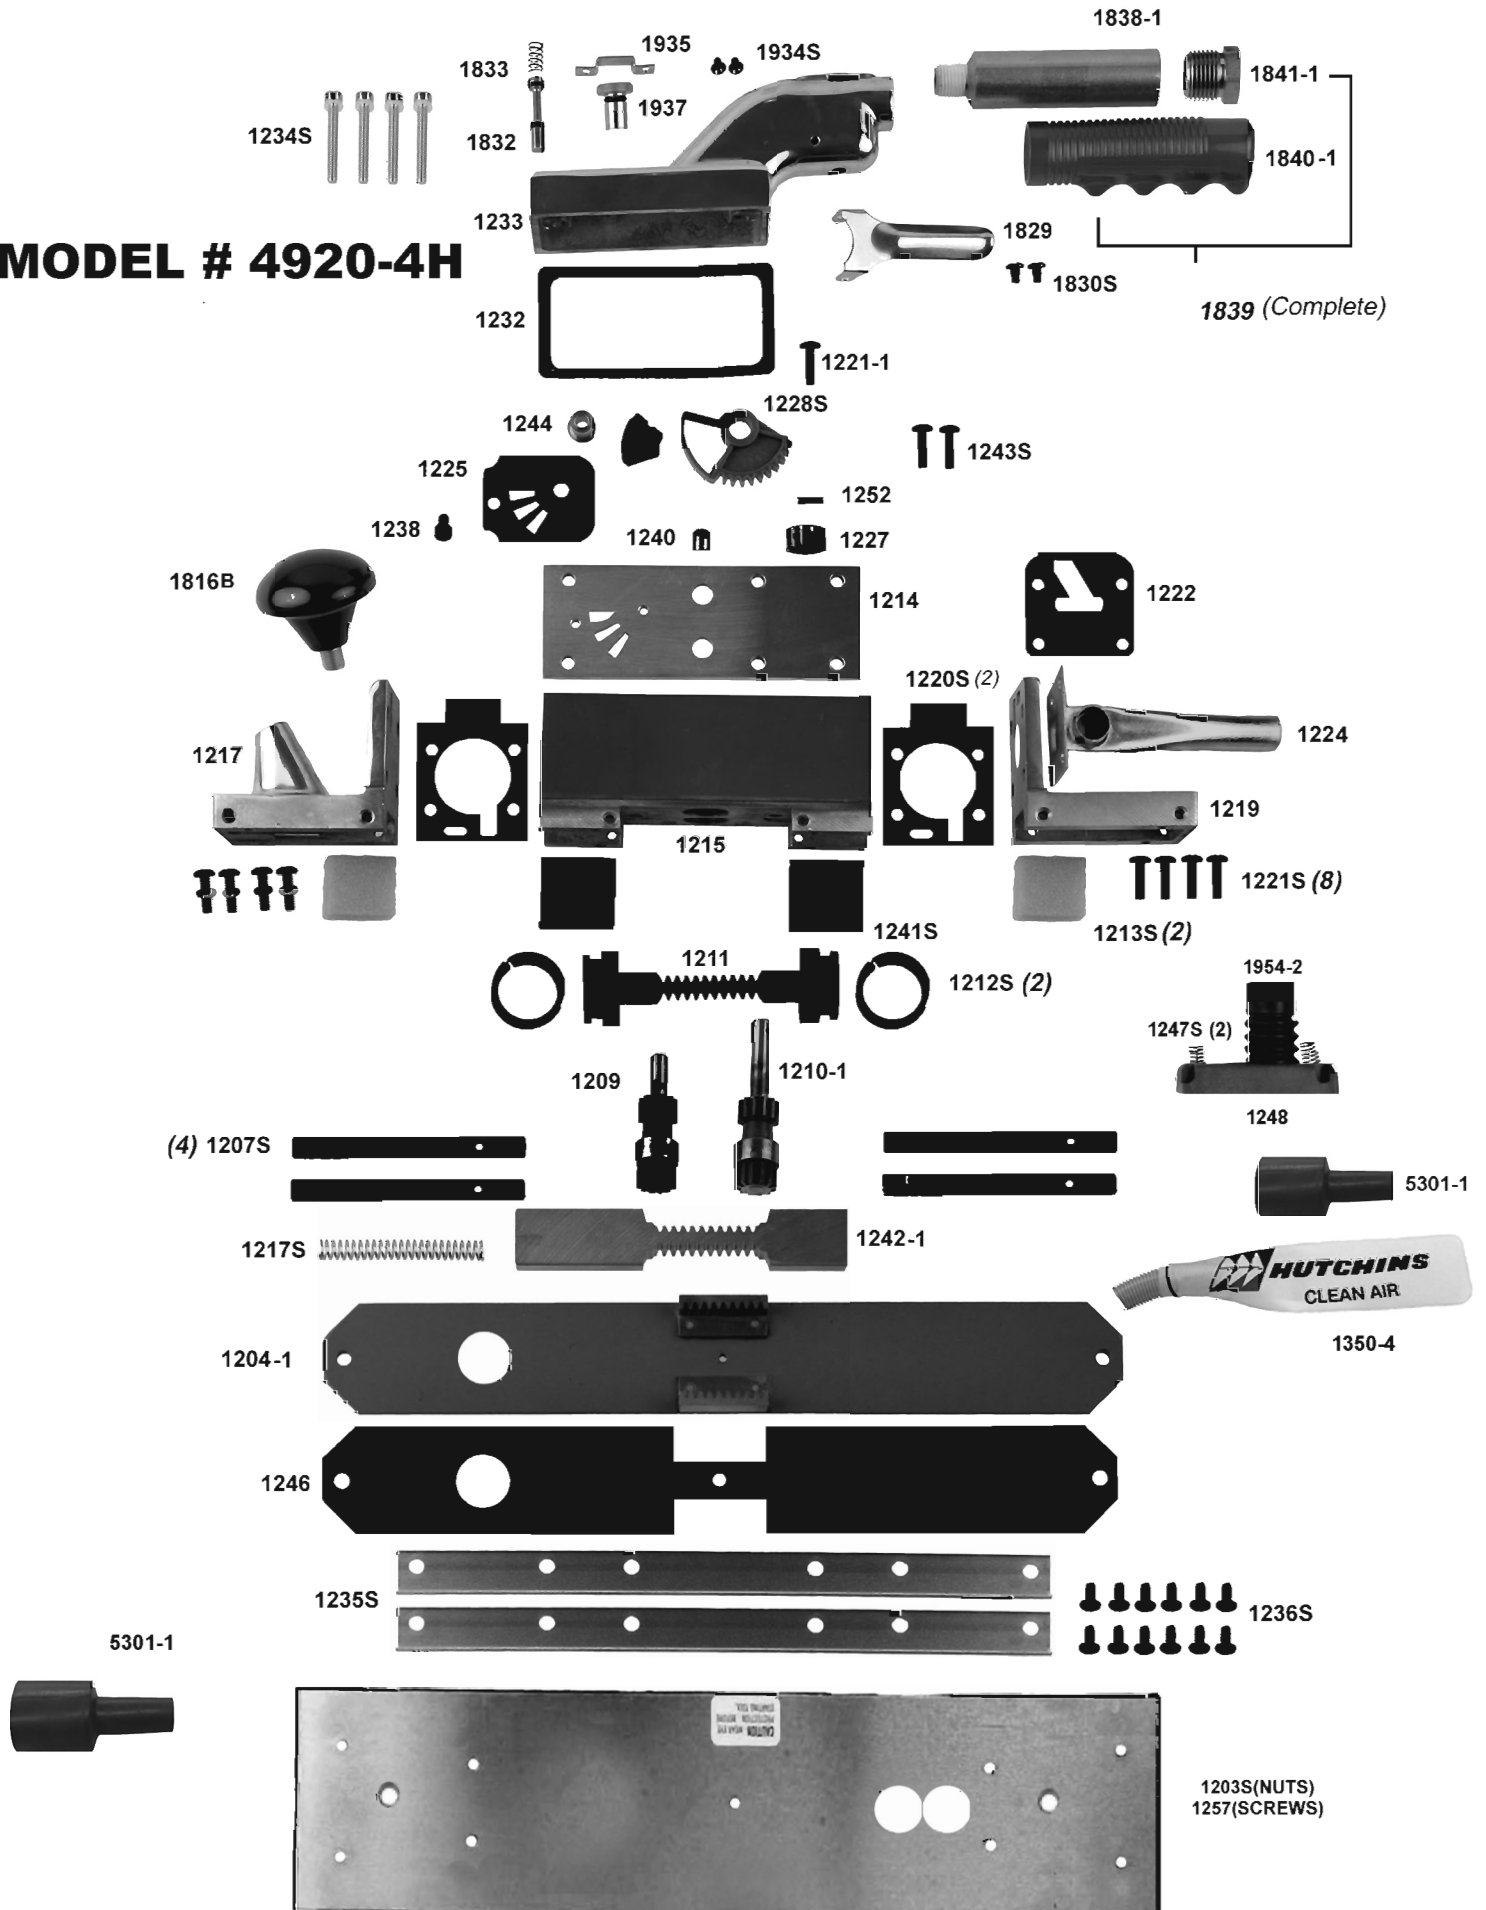

# MODEL # 4920-4H

For a complete Parts Description and Price List – [Click Here](#)  
 For a complete Pad Reference Sheet – [Click Here](#)  
 For a complete Vacuum Connector Sheet – [Click Here](#)

5005-HVA  
 1257C (center screw)