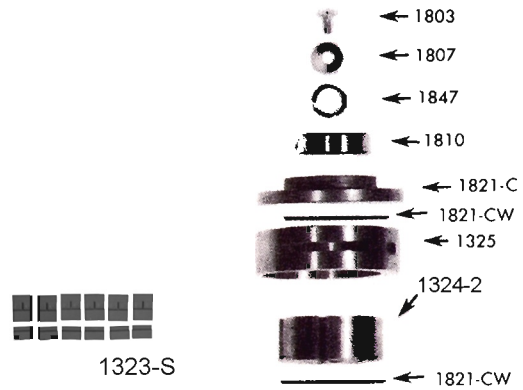

MODEL#4560 OLD STYLE

1839-1

5136

For a complete Parts Description and Price List – [Click Here](#)
 For a complete Pad Reference Sheet – [Click Here](#)