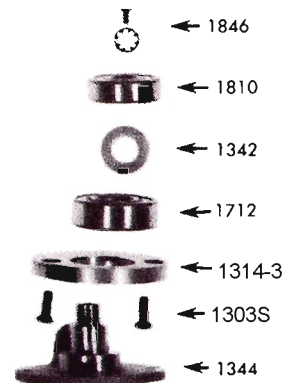

MODEL#4560 OLD STYLE

1839-1

5136

For a complete Parts Description and Price List – [Click Here](#)
 For a complete Pad Reference Sheet – [Click Here](#)