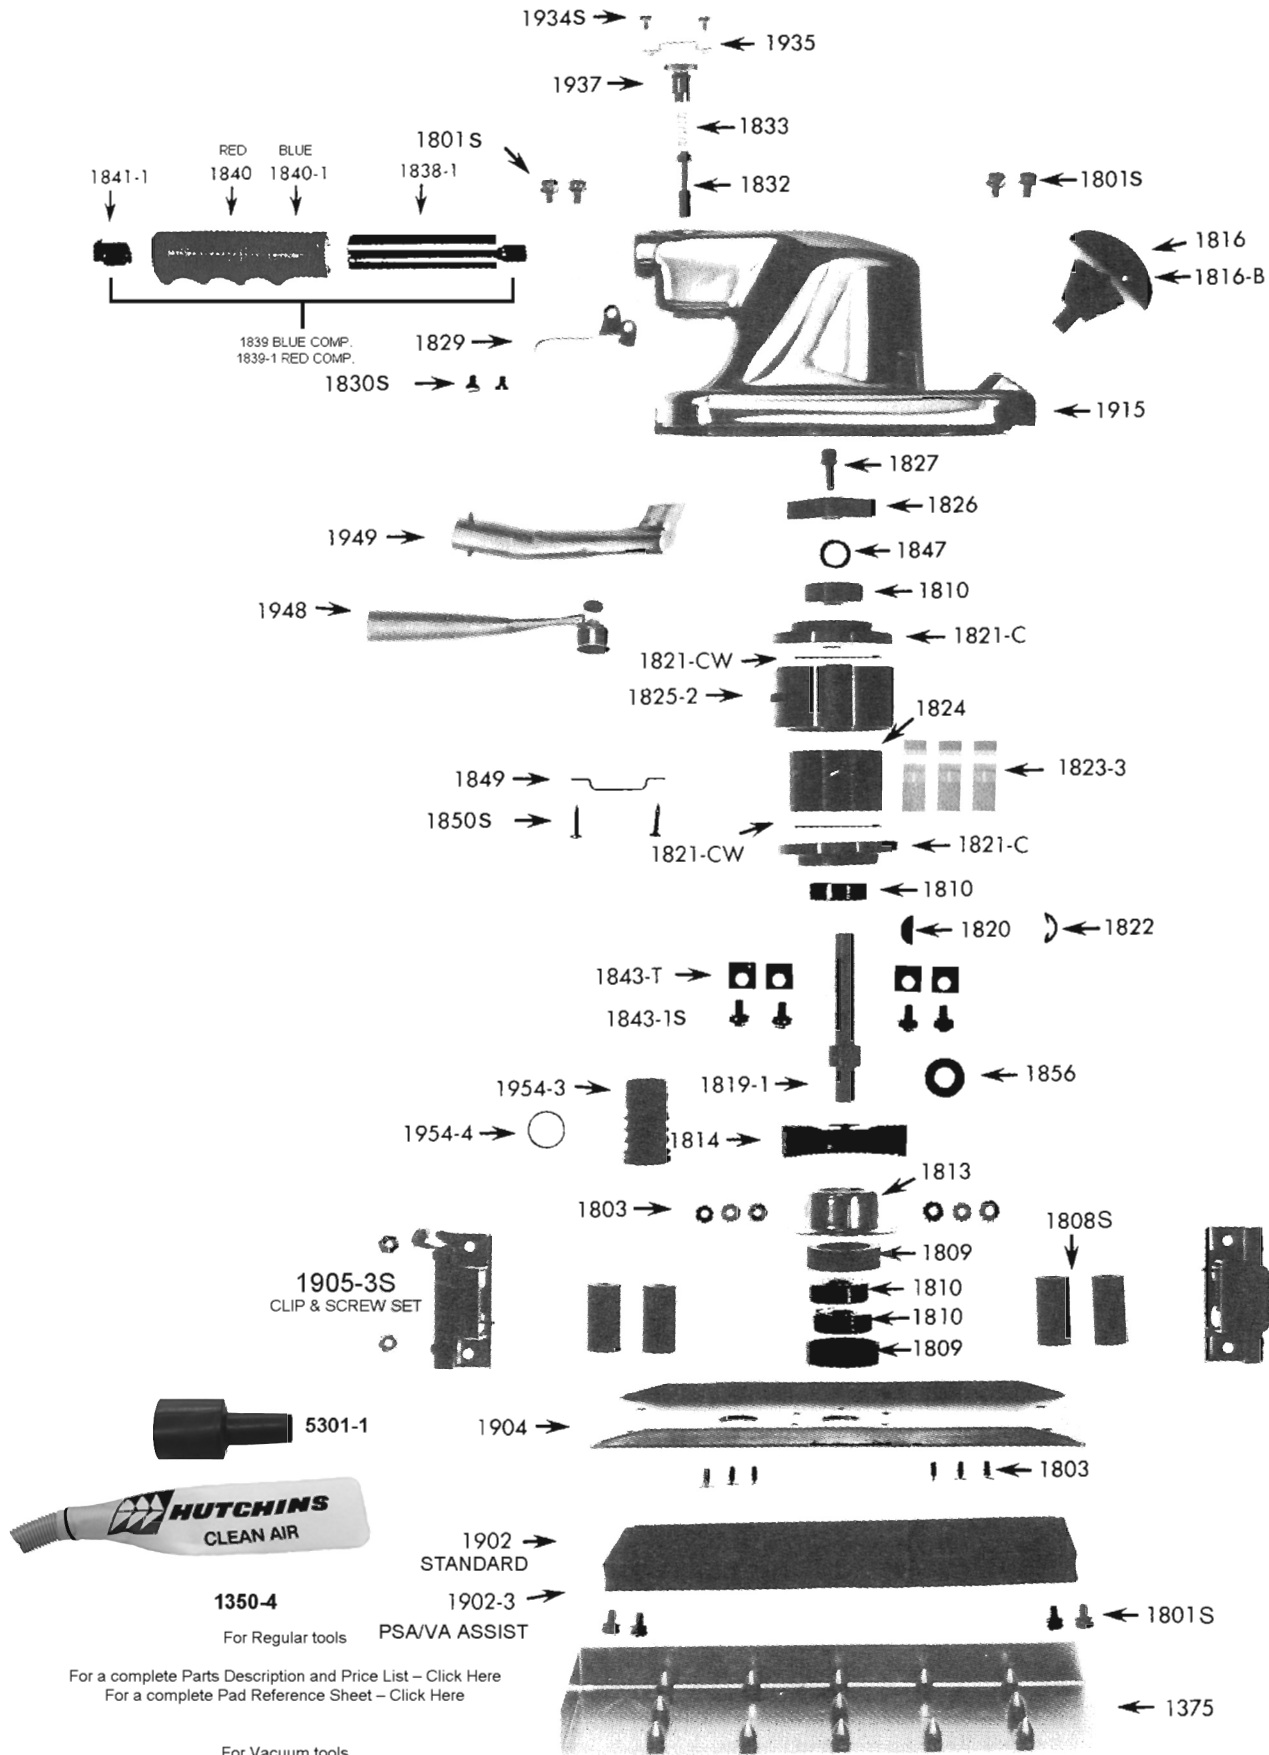

**MODEL 900 (PART NO. 3900)**  
**MODEL 900 VA/DF (PART NO. 4933)**

For a complete Parts Description and Price List – [Click Here](#)  
 For a complete Pad Reference Sheet – [Click Here](#)

For Vacuum tools

For a complete Parts Description and Price List – [Click Here](#)  
 For a complete Pad Reference Sheet – [Click Here](#)  
 For a complete Vacuum Connector Sheet – [Click Here](#)