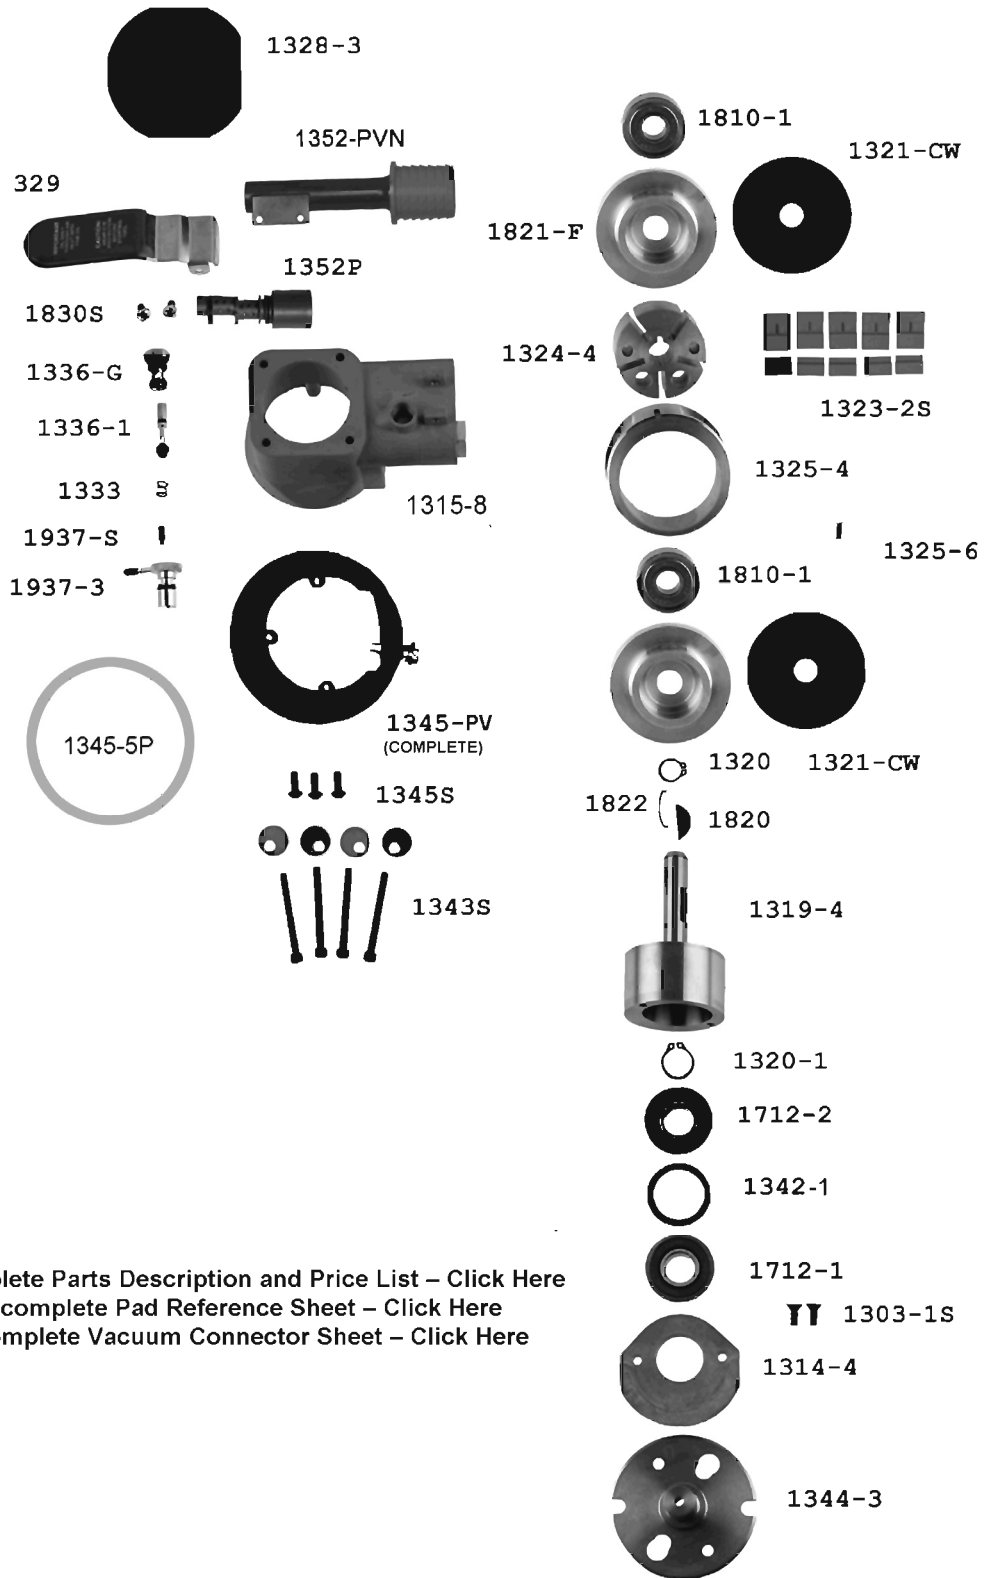

MODEL 3659

For a complete Parts Description and Price List – [Click Here](#)
 For a complete Pad Reference Sheet – [Click Here](#)
 For a complete Vacuum Connector Sheet – [Click Here](#)