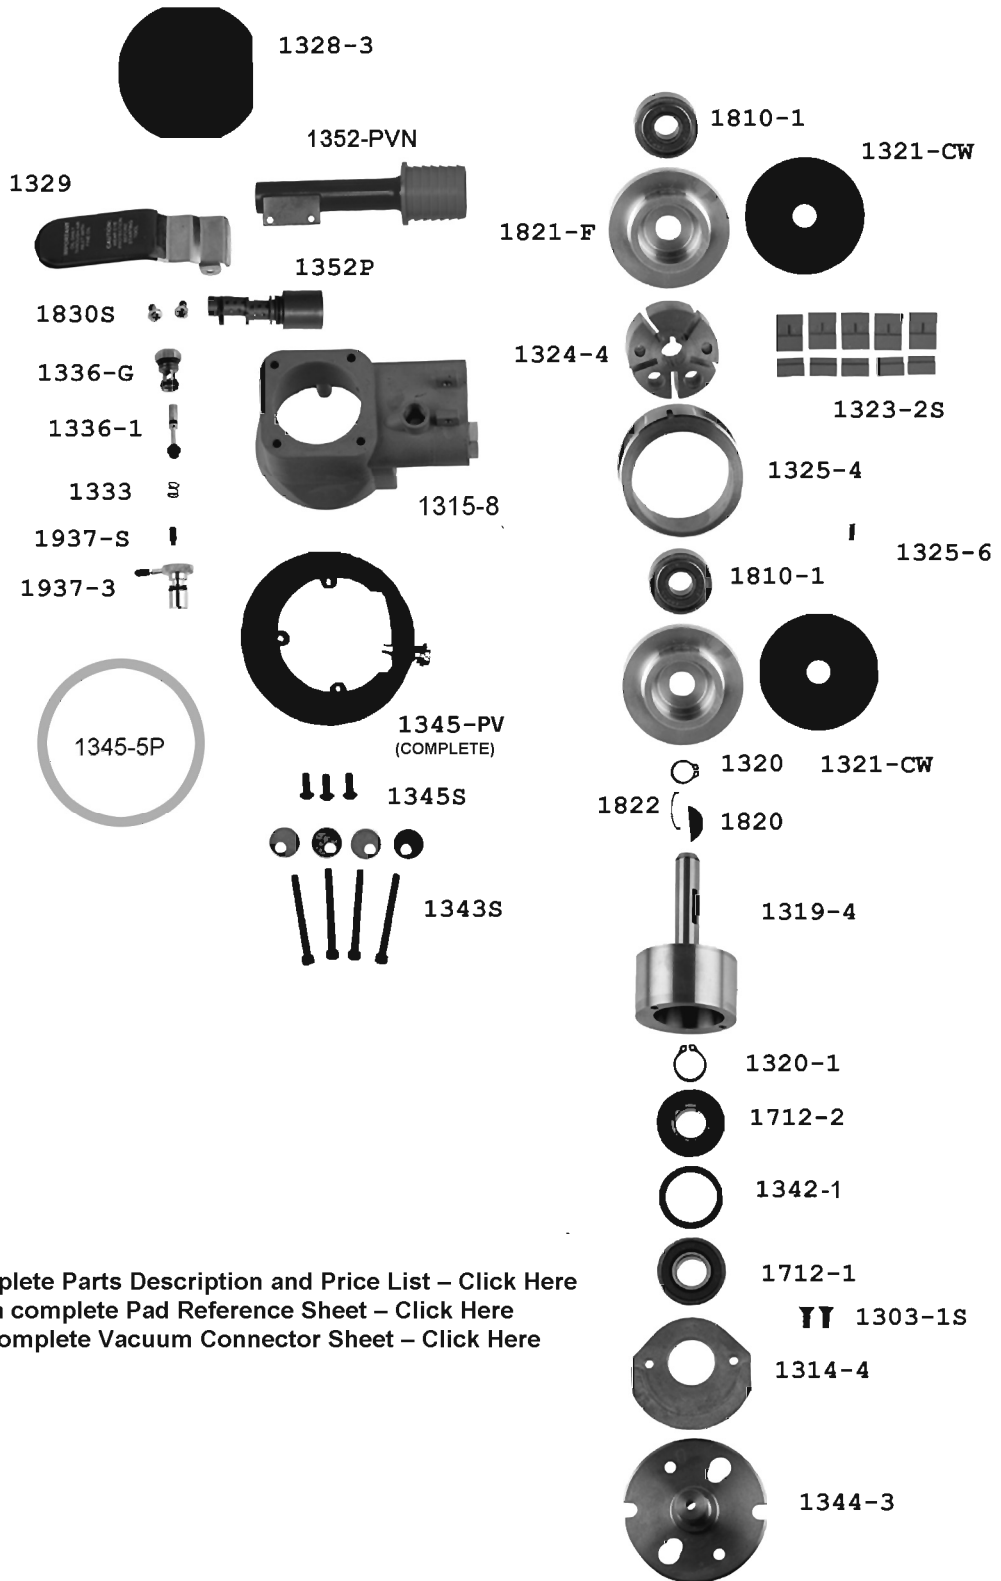

MODEL 3659-1

For a complete Parts Description and Price List – [Click Here](#)
 For a complete Pad Reference Sheet – [Click Here](#)
 For a complete Vacuum Connector Sheet – [Click Here](#)