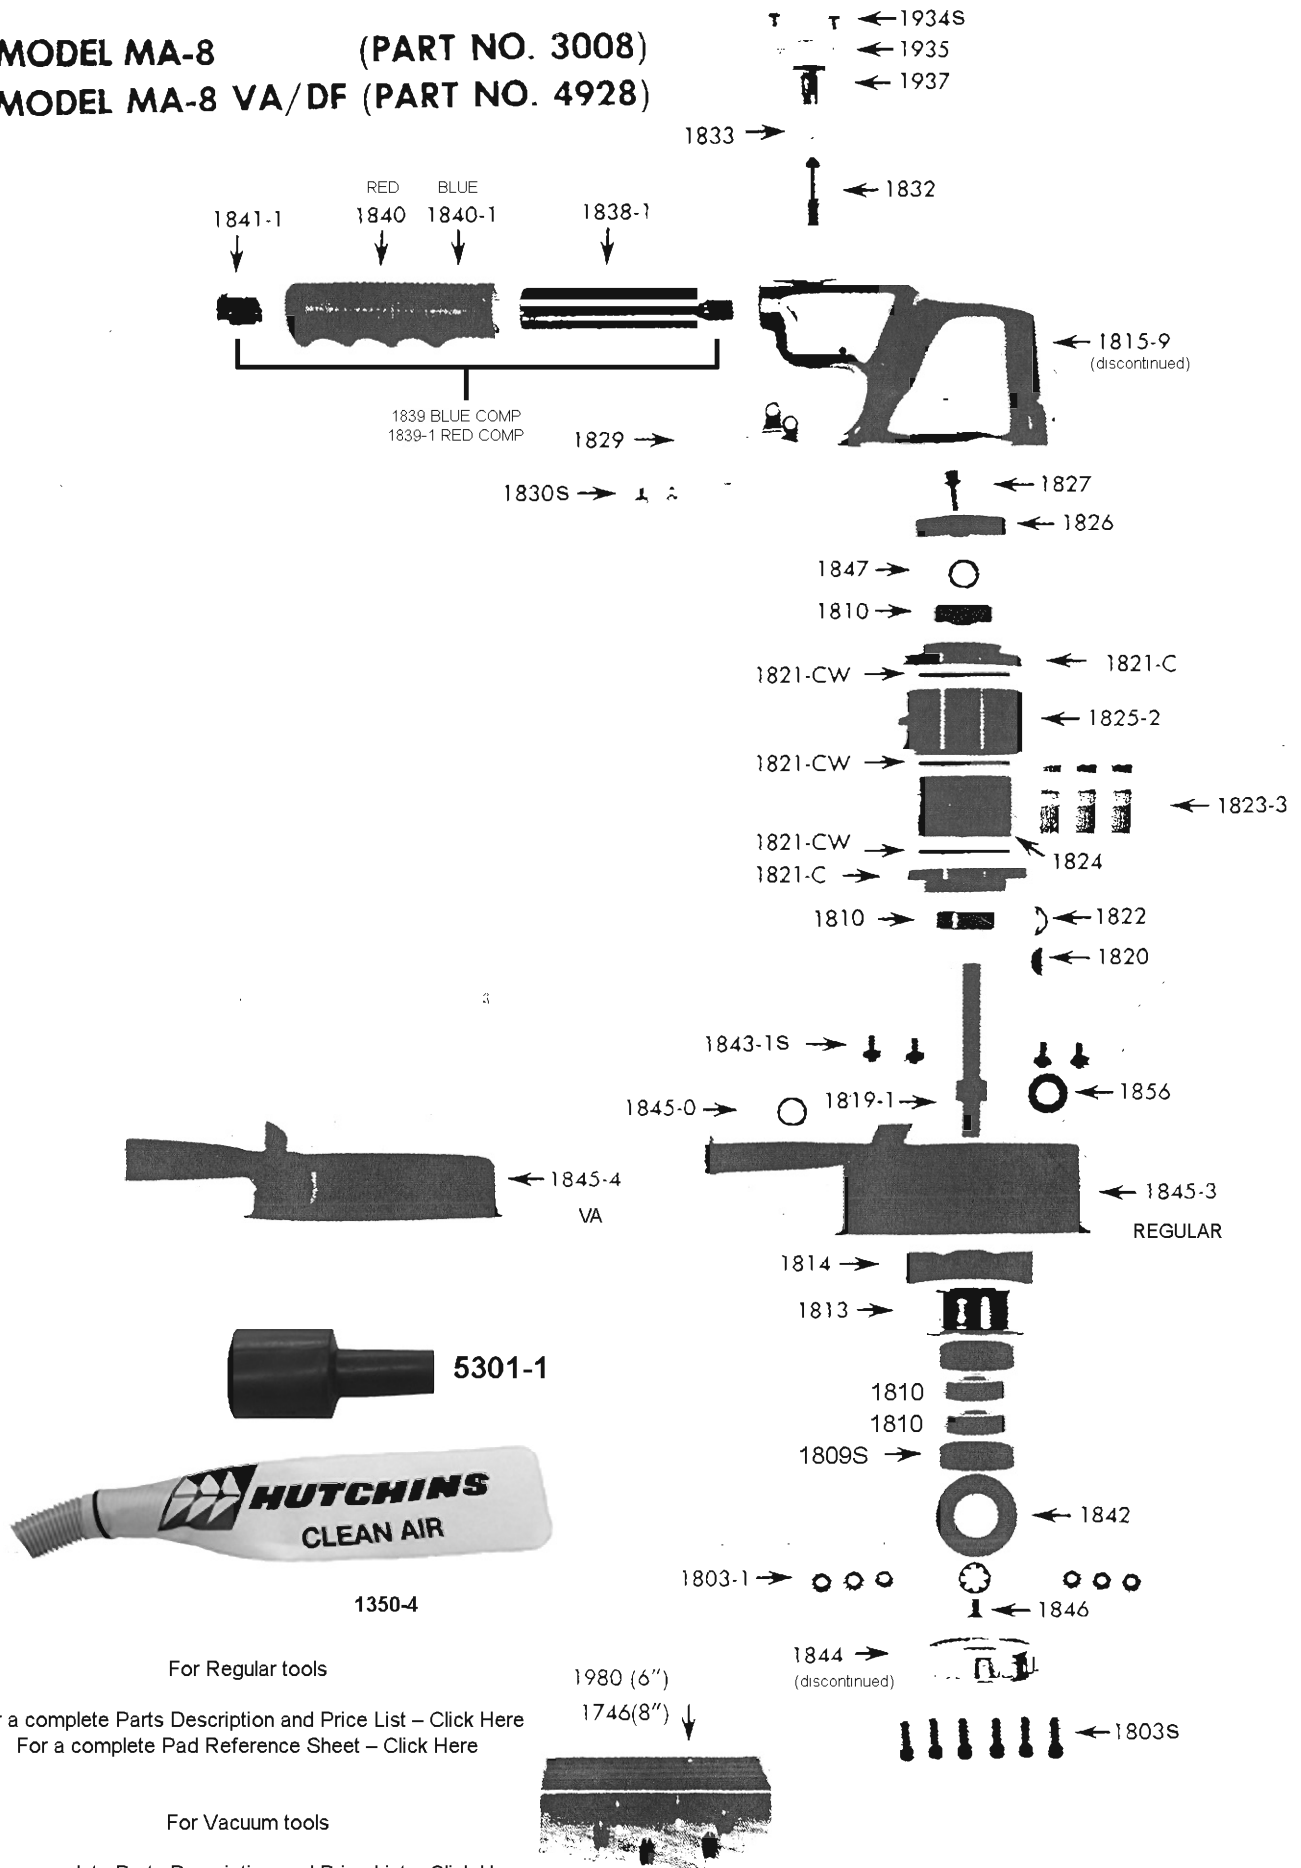

MODEL MA-8 (PART NO. 3008)
MODEL MA-8 VA/DF (PART NO. 4928)

For Regular tools

For a complete Parts Description and Price List – [Click Here](#)
 For a complete Pad Reference Sheet – [Click Here](#)

For Vacuum tools

For a complete Parts Description and Price List – [Click Here](#)
 For a complete Pad Reference Sheet – [Click Here](#)
 For a complete Vacuum Connector Sheet – [Click Here](#)

HUTCHINS MFG CO