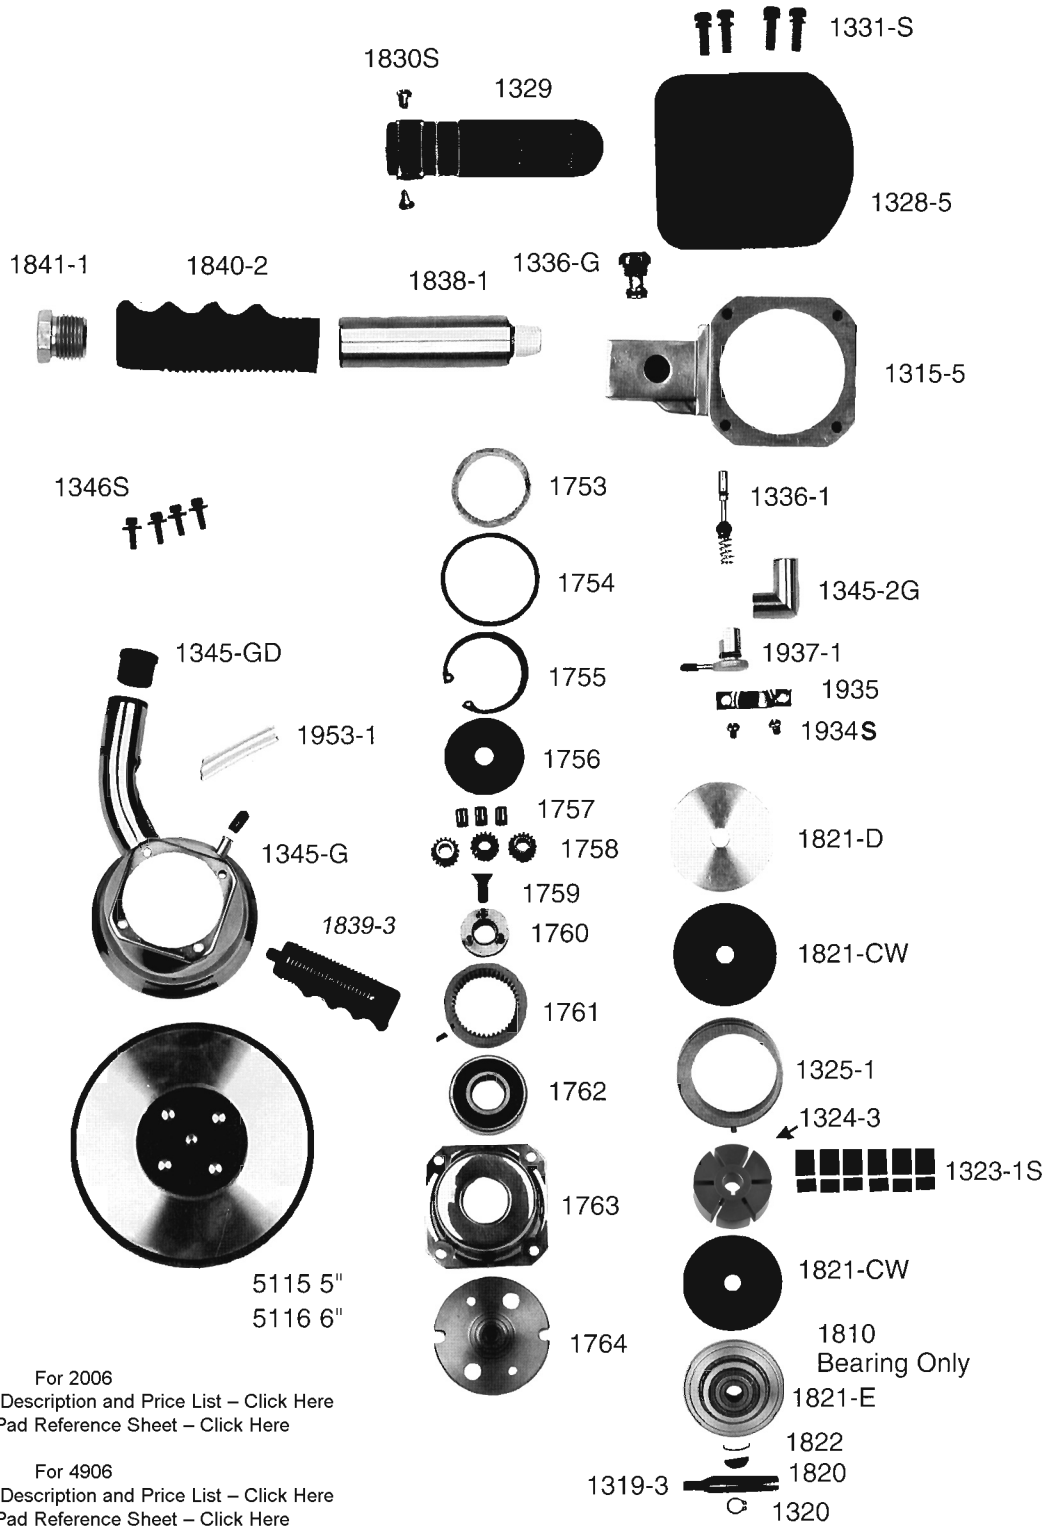

MODEL 2006/4906

For 2006

For a complete Parts Description and Price List – [Click Here](#)
 For a complete Pad Reference Sheet – [Click Here](#)

For 4906

For a complete Parts Description and Price List – [Click Here](#)
 For a complete Pad Reference Sheet – [Click Here](#)
 For a complete Vacuum Connector Sheet – [Click Here](#)

MODEL 4906 PARTS